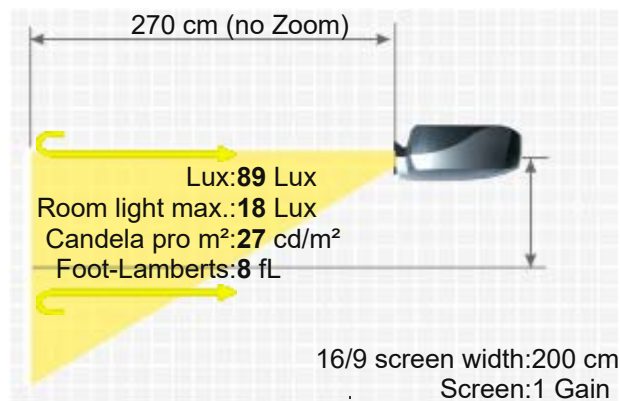

- 1 x LCD TFT Panel
- HDTV 16/9 Liquid Crystal Display

Projector	200	Screen	89 Lux (bei 200 cm Screen)
	1000:1		1000:1
	0,2000 min. Lumen		0,089 min. Lumen

Resolution: HDTV 1920 x 1080
2.073.600 Pixel

Video Modes: Pal, SECAM, NTSC, HDTV 720p, 1080i, 1080p, EDTV 480p, 576p

Zoom: No Zoom

Objective: -

Throw Ratio: 1,35:1

Audio: 2 x 5W

- 2x HDMI in
- Mini Jack Audio in und out
- USB in
- SD-Karte
- Bluetooth 5.1

Ceiling Mounting: Yes

Power: -

Size WxHxD: 170,2 x 79 x 221 mm (6,7"x3,1"x8,7") 2,97 L/dm³

Throw Ratio

Audio

Connections

Ceiling Mounting

Power

Size WxHxD

Operating Noise	40dB
Weight	1,35 kg / 2,2 lbs.
Keystone	Vert.: +/-15° Hori.: +/-15°
Illumination	-
Frequenz	-
Foot-Lamberts	8 fL / max. 144 cm screen width 27 cd/m ²
Features	<ul style="list-style-type: none"> ■ Full HD 1080P compatible ■ Wi-Fi network compatible.
Status	2022 Current model // Last update of the data: 2024-10-02 Created: 2024-07-17 09:00:51