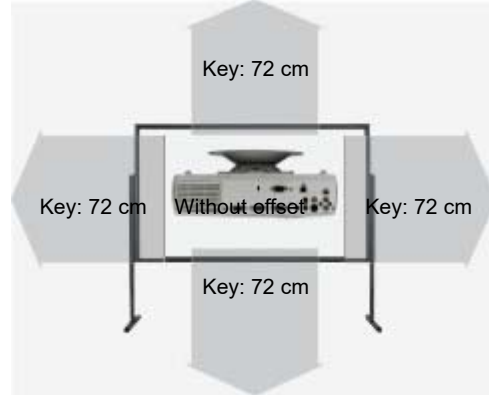

Zoom: No Zoom

Objective: -

Throw Ratio: 1,35:1

Audio: 2 x 5W

- 2x HDMI in
- Mini Jack Audio in und out
- USB in
- SD-Karte
- Bluetooth 5.1

Ceiling Mounting: Yes

Power: -

Size WxHxD: 170,2 x 79 x 221 mm (6,7"x3,1"x8,7") 2,97 L/dm³

Throw Ratio

Audio

Connections

Ceiling Mounting

Power

Size WxHxD

Operating Noise	40dB
Weight	1,35 kg / 2,2 lbs.
Keystone	Vert.: +/-15° Hori.: +/-15°
Illumination	-
Frequenz	-
Foot-Lamberts	8 fL / max. 144 cm screen width 27 cd/m ²
Features	<ul style="list-style-type: none"> ■ Full HD 1080P compatible ■ Wi-Fi network compatible.
Status	2022 Current model // Last update of the data: 2024-10-02 Created: 2024-07-17 09:00:51