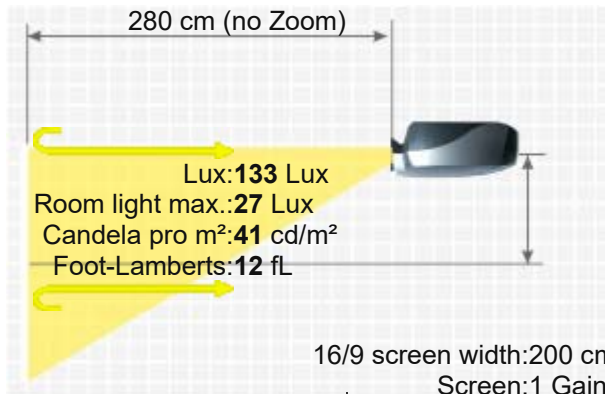

 3 x LCD TFT Panel
 HDTV 16/9 Liquid Crystal Display

Projector	300	Screen	133 Lux (bei 200 cm Screen)
Contrast	3000:1 full on/off		3000:1 full on/off
Black Level Offset	0,1000 min. Lumen		0,044 min. Lumen

Resolution: HDTV 1280 x 720
 921.600 Pixel
 HDTV 1920 x 1080 compressed

Video Modes: Pal, SECAM, NTSC, HDTV 720p, 1080i, 1080p, EDTV 480p, 576p

Media player formats: MP4, RMVB, AVI, RM, MKV

Application: Game-Portabel | Very portable, small-screen projections.
 Very narrow picture width and rooms with very little light.

Light Source: LED
 Light Life: 30000 h.

Operating Costs: 0,00 € LED

Focus: Manual

Zoom: No Zoom

Objective: -

Throw Ratio: 1,4:1

Audio: 2 x 5W

Connections: HDMI in
 Micro SD
 D-sub 15pin in
 Mini Jack Audio out
 USB in

Throw Ratio

Audio

Connections

Ceiling Mounting	Yes
Power	100W
Size WxHxD	220 x 90 x 170 mm (8,7"x3,5"x6,7") 3,37 L/dm³
Operating Noise	-

Weight	1,20 kg / 2,2 lbs.
Keystone	-
Illumination	-

Frequenz	-
----------	---