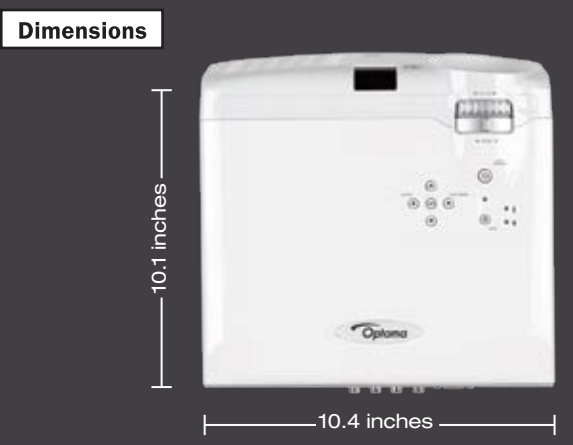

Now with ImageAI™ **ImageAI™** Image Artificial Intelligence auto adjusting light intensity output

HIGH LUMENS ALONE

Increases clarity in lighter areas...

But makes dark areas wash out.

ONLY ImageAI™ GIVES YOU BOTH!

HIGH 1000 LUMENS for amazing clarity in light image areas...

PLUS

HIGH 4000:1 CONTRAST for details in dark areas and shadows

ImageAI™ "Image Artificial Intelligence", Optoma's auto adjusting light intensity output, delivers an amazing **1300 lumens AND 5000:1 contrast ratio!**

HIGH CONTRAST ALONE

Increases detail in darker areas...

But makes lighter areas appear dark.