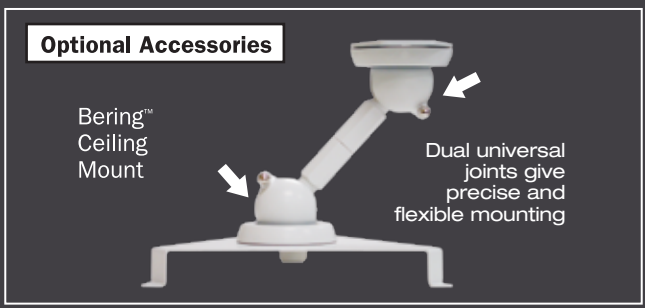

PROJECTION DISTANCE/IMAGE SIZE		
Projection Distance (feet)	Maximum Diagonal (inches)	Minimum Diagonal (inches)
6	52	43
8	70	58
10	87	72
12	105	90
14	122	101
16	139	116
18	157	130