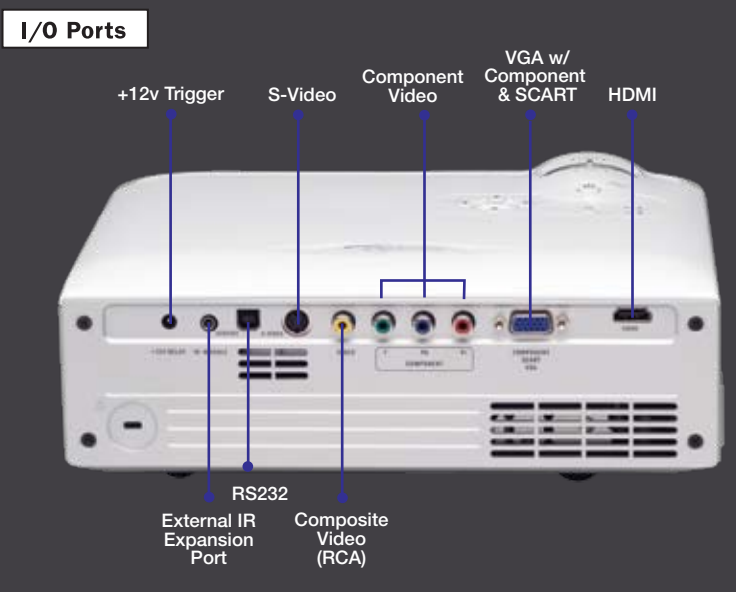

Now with ImageAI™ **ImageAI™** Image Artificial Intelligence auto adjusting light intensity output

HIGH LUMENS ALONE

Increases clarity in lighter areas...

But makes dark areas wash out.

ONLY ImageAI™ GIVES YOU BOTH!

HIGH 1000 LUMENS for amazing clarity in light image areas...

PLUS

HIGH 4000:1 CONTRAST for details in dark areas and shadows

ImageAI™ "Image Artificial Intelligence", Optoma's auto adjusting light intensity output, delivers an amazing **1300 lumens AND 5000:1 contrast ratio!**

HIGH CONTRAST ALONE

Increases detail in darker areas...

But makes lighter areas appear dark.